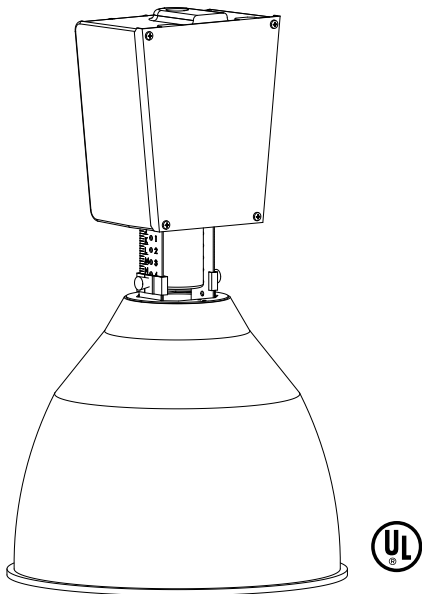

# Spun Aluminum YB Series

14", 16", 22"

CATALOG NUMBER	TYPE

**Housing:** Heavy duty die-cast aluminum housing and cover with clean lines and heat dissipating fins. Ballast pod supplied with white polyester powder coat finish. Cover attaches to housing with four screws for easy internal access. Segmented ballast compartment for heat sink. Components and options contained in a separate compartment. Internal grommet eliminates pinched wires. Center balanced ballast and components ensure unit hangs straight. Unique Y-Pod design has minimal horizontal surface, which reduces collection of airborne particles retaining new appearance.

**Lamp:** Supplied with 4KV pulse rated porcelain mogul socket. Lamp supplied as specified for open and protected fixtures.

**Optics:** Anodized spun aluminum reflector with high 80% efficiency rating. Contoured facets and rounded body result in smooth, even beam patterns. Reflector design allows ventilation, which cleans contaminants from the system.

**Mounting:** Direct hard wire, hook, or hook, cord & plug (specify in part number). 3/4" threaded conduit hub standard. Optional die-cast aluminum Safety Snap-Lok hook with 3/4 NPT threads, 6' 16-3 Cord, and L7-15 NEMA twist lock plug supplied as standard. Consult factory for straight blade plug. Optional SPARTANFLEX™ for faster installation and future flexibility. The patented spring loaded, field adjustable Twist-N-Lok™ reflector attachment system allows for complete tool-free reflector installation and easy 7-optic position adjustment. Simply pull open the spring loaded locking pins and snap lock the reflector in place. UL and C-UL listed. 40°C operation.