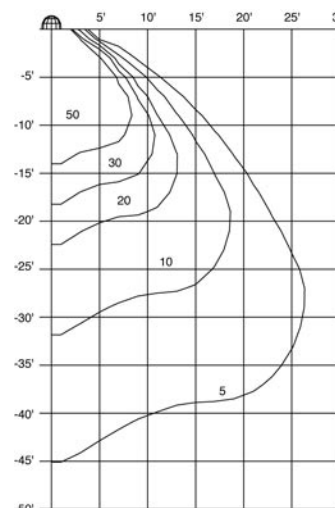

### WIRE GUARDS

EB14G - 14" Wire guard

EB16DG - 16" Wire guard

EB22DG - 22" Wire guard

HKSC - Safety Snap-Lok hook with 3/4 NPT threads

SC-6 - Safety Chain, 12" section secures ballast pod and optical assembly, 6' section attaches to building structure

## PHOTOMETRICS