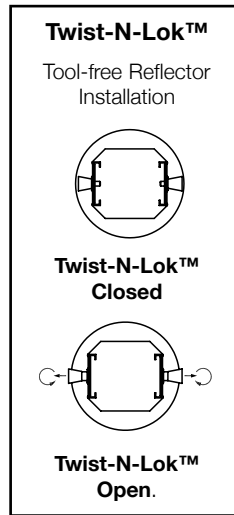

# Spun Aluminum YB Series

14", 16", 22"

CATALOG NUMBER	TYPE

**Housing:** Heavy duty die-cast aluminum housing and cover with clean lines and heat dissipating fins. Ballast pod supplied with white polyester powder coat finish. Cover attaches to housing with four screws for easy internal access. Segmented ballast compartment for heat sink. Components and options contained in a separate compartment. Internal grommet eliminates pinched wires. Center balanced ballast and components ensure unit hangs straight. Unique Y-Pod design has minimal horizontal surface, which reduces collection of airborne particles retaining new appearance.

**Lamp:** Supplied with 4KV pulse rated porcelain mogul socket. Lamp supplied as specified for open and protected fixtures.

**Optics:** Anodized spun aluminum reflector with high 80% efficiency rating. Contoured facets and rounded body result in smooth, even beam patterns. Reflector design allows ventilation, which cleans contaminants from the system.

**Mounting:** Direct hard wire, hook, or hook, cord & plug (specify in part number). 3/4" threaded conduit hub standard. Optional die-cast aluminum Safety Snap-Lok hook with 3/4 NPT threads, 6' 16-3 Cord, and L7-15 NEMA twist lock plug supplied as standard. Consult factory for straight blade plug. Optional SPARTANFLEX™ for faster installation and future flexibility. The patented spring loaded, field adjustable Twist-N-Lok™ reflector attachment system allows for complete tool-free reflector installation and easy 7-optic position adjustment. Simply pull open the spring loaded locking pins and snap lock the reflector in place. UL and C-UL listed. 40°C operation.