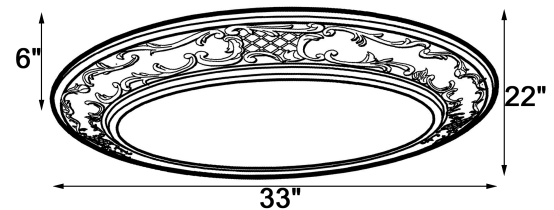

Dimensions