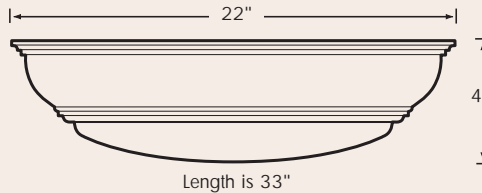

SEW 317 B11 RES

White Victorian Oval

- Oval frame complements the shape of bathroom sinks, pedestals and vanities.
- Classic, Victorian scroll pattern.
- Customizable matte white finish can be painted or stained to match décor.
- Lift and shift diffuser for easy, tool-free cleaning and relamping.
- Flush mount frame.
- Electronic T8 ballast starts the light instantly.
- U.L. listed.

CUSTOMIZE

Customize this fixture with paint or stain. Here are a few possibilities. Visit www.SIMKAR.com for more finishing ideas and techniques.

ORDERING INFORMATION

Example: SEW317B11120V

SEW

SERIES

SEW - Oval White

317

LAMPS

317 - (3) 17W 24" T8

BALLAST

B11 - Electronic T8
B11 RES - Residential Electronic T8

VOLTAGE

120V
277V
UNV-120-277V

Replacement lenses are available. Order part number 41-01112.