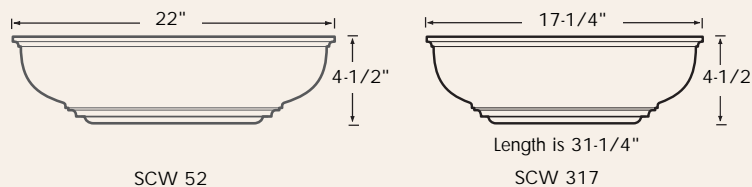

SCW 317 B11 RES

SCW 52 PL

## White Curved Rectangular and Octagonal Decoratives

- Elegant, simple curved design.
- Customizable matte white finish can be painted or stained to match décor.
- Lift and shift diffuser for easy, tool-free cleaning and relamping.
- Flush mount frame.
- Use as companion fixtures for a coordinated look.
- U.L. listed.