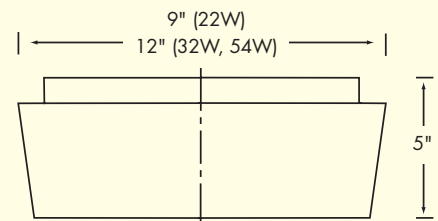

C 54

C 22W

PC 555 22

Circline Basics

- Economical lighting – great for utility areas.
- Choice of chrome or white housing.
- Flush, wall or ceiling mount.
- U.L. listed.

Depth for PC 555 is 5"
C Series is 2-1/2"

ORDERING INFORMATION

Example: C22W120V

SERIES	LAMPS	HOUSING	OPTION	VOLTAGE
C - Bare Bulb PC 555 - Shade	22 - (1) 22W Circline 32 - (1) 32W Circline 54 - 22W & 32W Circlines	For C Bare Bulb Series Only Blank for Chrome W - White	L1 - Lamps Included	120V 277V UNV-120-277V