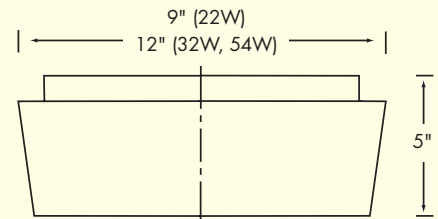

C 54

C 22W

PC 555 22

### Circline Basics

- Economical lighting – great for utility areas.
- Choice of chrome or white housing.
- Flush, wall or ceiling mount.
- U.L. listed.

Depth for PC 555 is 5"  
C Series is 2-1/2"