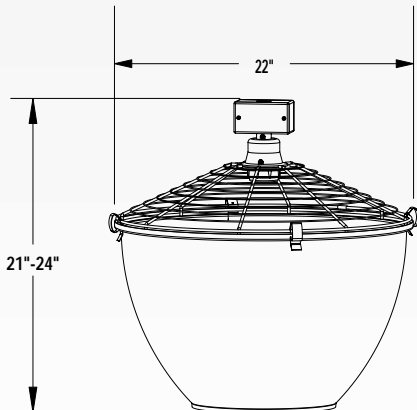

RS Series Remote Shade Assemblies

RSA-Acrylic Prismatic JLC-RSA

RSA-5-ND22W

The RSA5-5-ND22W shall be supplied with a 22" diameter white reflector that attaches to the mounting wire guard with four stainless steel clips and hinge. The wire guard shall be constructed in a way to prevent tennis balls from resting on top of the fixture. The assembly shall have a 3/4" NPT thread on the junction box for mounting to conduit or standard hook. The assembly is to be used with a mogul base HID lamp in the base up position. do not use with BT-28 size lamps. The RSA5-5-ND22W must be used in conjunction with either the RJ or RC Series remote ballast.

RECOGNIZED FOR DAMP LOCATIONS
CONSULT FACTORY FOR CUL AVAILABILITY

Remote Shade Assembly Order Information - Mini High Bay

Shade Size	Shade Type	Catalog Number	Lamp NOT Included
12"	Acrylic Prismatic	JLC - (a)(b)XXX(c)	

(a)Source	Suffix Key: Indicate source in space (a)				Catalog Number
Description	Open Rated MH (Max 175W)	HPS (Max 150W)	Enclosed Rated MH/PS (Max100W)	Open Rated MH/PS (Max150W)	
	2	5	8	9	

(b)Mounting:	Indicate mounting in space (b) (Factory Installed)			
	Cord Pendant Mount	Spiral Cord Pendant Mount	Ridgit Pendant Mount	Swivel Pendant Mount
	CP	CS	RP	SP

(xxx)Pendant Mount Lengths:	Indicate length in space (xxx) (Please order in increments of 6")									
	6"	12"	18"	24"	30"	36"	42"	48"	54"	60"
	006	012	018	024	030	036	042	048	054	060

(c)Options:	Catalog Number
Flat Acrylic Lens (100W max)	L
Conical Lens (100W max)	K
Dome Lens (100W max)	D
No Lens (Only for HPS, Open Rated MH &Open Rated MH/PS)	-
Quartz Restrike	Q
Color	
White (Standard)	WT
Black	BK